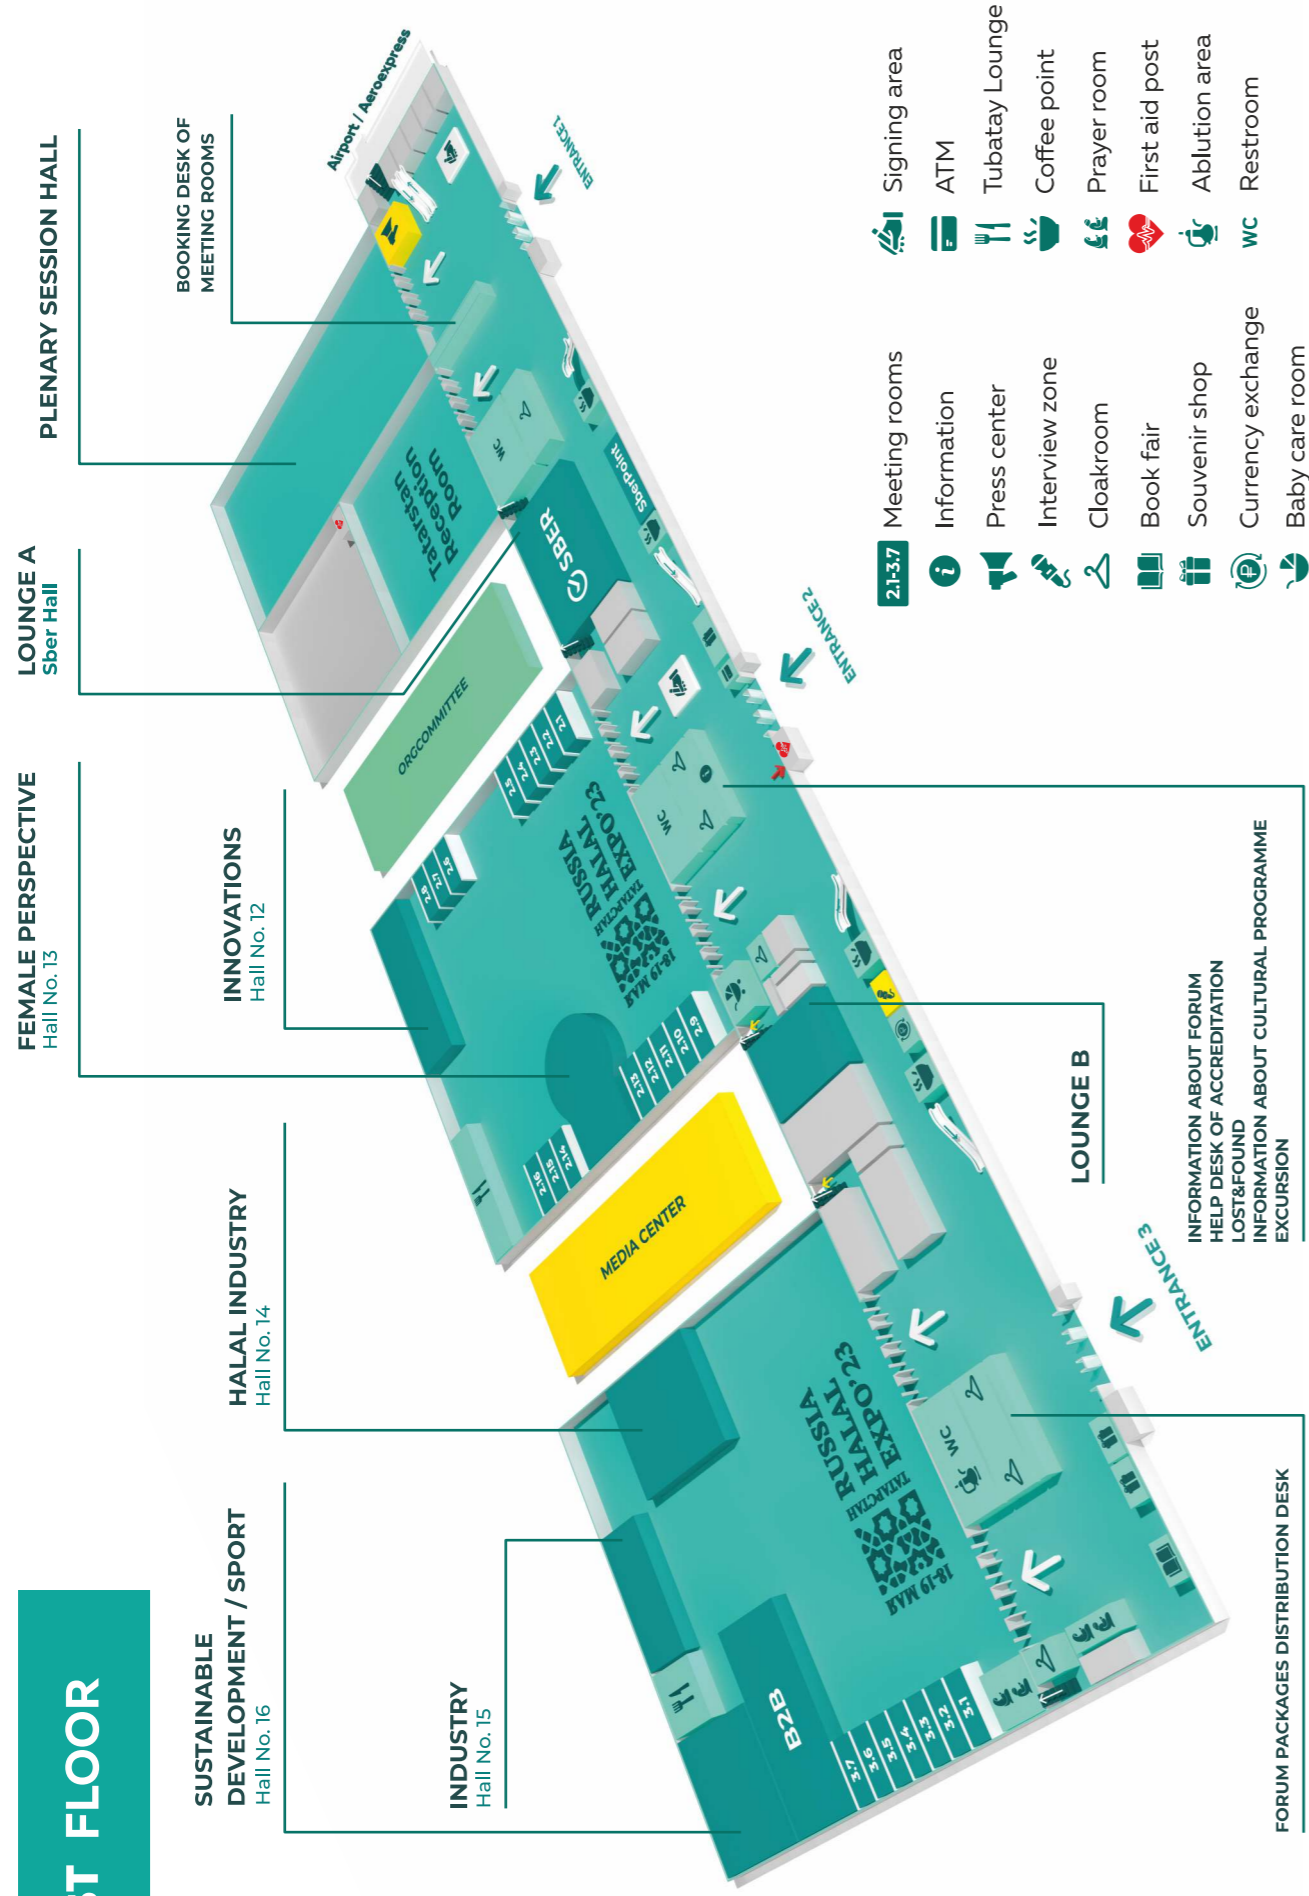

FORUM VENUE PLAN

1ST FLOOR

2ND FLOOR

ORG Staff zone

🕌 Prayer room

🚻 WC Restroom