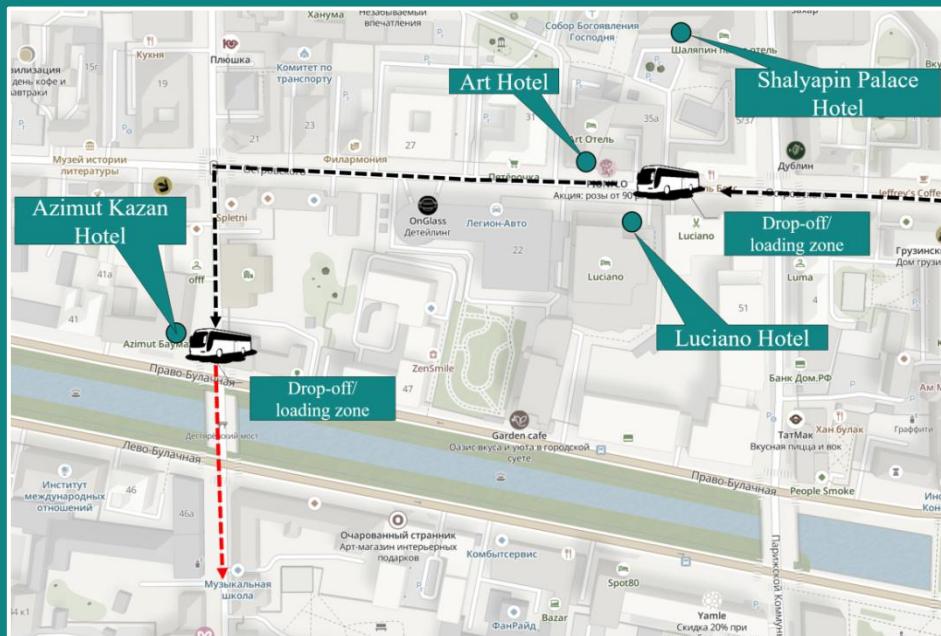

TR-4

HOTELS:

- Art;
- Shalyapin Palace;
- Luciano;
- Azimut Kazan

Art, Shalyapin Palace, Luciano - Azimut Kazan - Kazan EXPO

Kazan EXPO - Art, Shalyapin Palace, Luciano - Azimut Kazan

Travel time: 30 min | Время в пути: 30 мин
Distance: 27 km | Расстояние: 27 км

Transport: | Транспорт:
Tourist bus | Туристический автобус

14 May

Art, Shalyapin Palace, Luciano - 8:00 Azimut Kazan - 8:05	13:30
Art, Shalyapin Palace, Luciano - 10:00 Azimut Kazan - 10:05	15:30
	17:30

15 May

Art, Shalyapin Palace, Luciano - 8:00 Azimut Kazan - 8:05	13:30
Art, Shalyapin Palace, Luciano - 10:00 Azimut Kazan - 10:05	15:30
	17:30
	20:30

16 May

Art, Shalyapin Palace, Luciano - 8:00 Azimut Kazan - 8:05	13:30
Art, Shalyapin Palace, Luciano - 10:00 Azimut Kazan - 10:05	15:30
	17:30