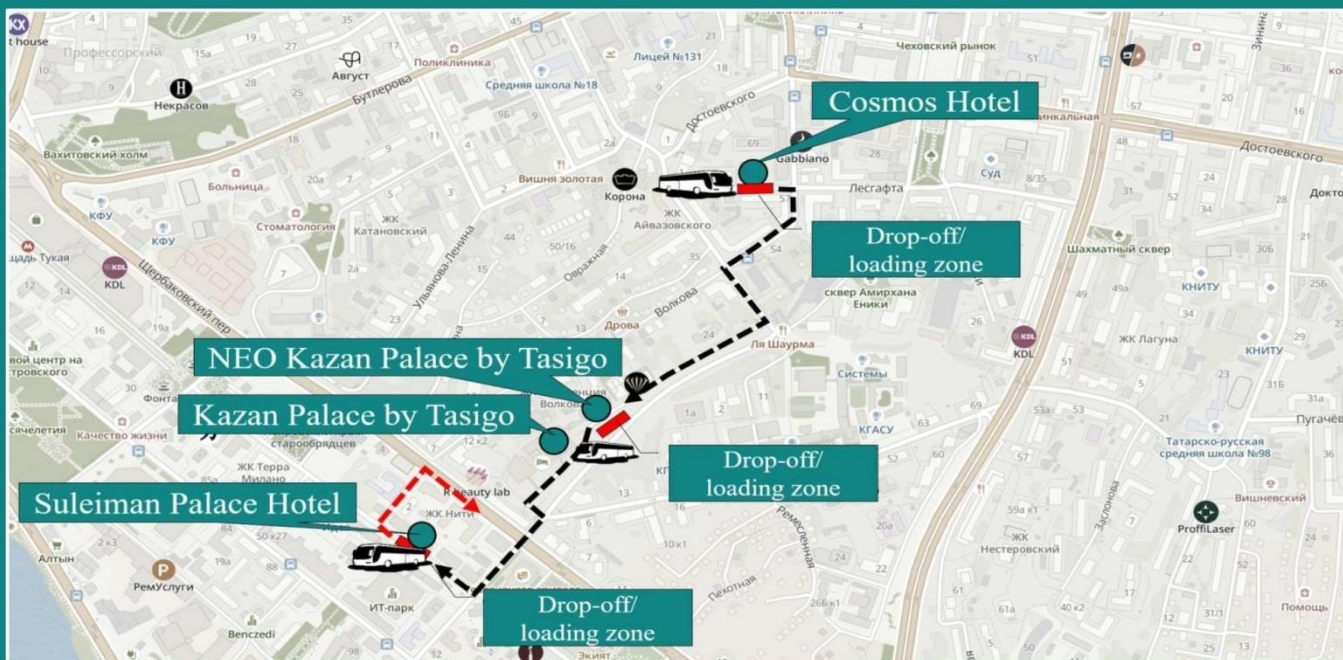

TR-6

COSMOS KAZAN HOTEL
KAZAN PALACE BY TASIGO
SULEIMAN PALACE HOTEL

**Cosmos Kazan - Kazan Palace by Tasigo -
Suleiman Palace - Kazan EXPO**

**Kazan EXPO - Cosmos Kazan - Kazan Palace by
Tasigo - Suleiman Palace**

Travel time: 24 min | Время в пути: 24 мин

Transport: | Транспорт:

Distance: 25 km | Расстояние: 25 км

Tourist bus | Туристический автобус

14 May

Cosmos - 8:00	Tasigo - 8:05	Suleiman - 8:10	13:30
Cosmos - 10:00	Tasigo - 10:05	Suleiman - 10:10	15:30
			17:30

15 May

Cosmos - 8:00	Tasigo - 8:05	Suleiman - 8:10	13:30
Cosmos - 10:00	Tasigo - 10:05	Suleiman - 10:10	15:30
			17:30
			20:30

16 May

Cosmos - 8:00	Tasigo - 8:05	Suleiman - 8:10	13:30
Cosmos - 10:00	Tasigo - 10:05	Suleiman - 10:10	15:30
			17:30